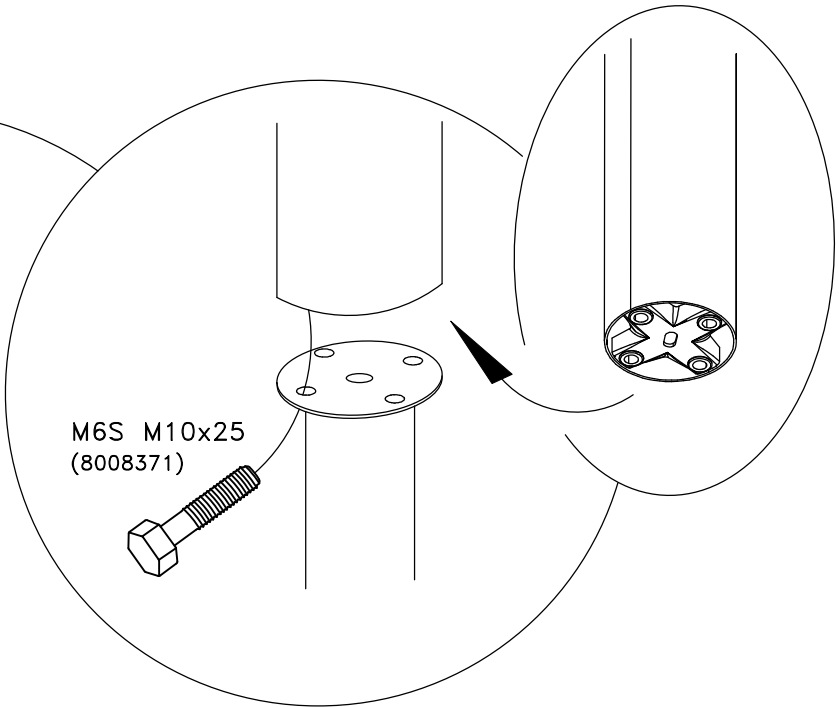

≥EN 1176
TYPE 3
144
2x24h
≥C20/25
S1-S3
101

HAGS		ANEBY, SWEDEN	
		+46(0)380-47300	
		www.hags.com	
Anchor - Steel Post			
450 080			
1(3)			
	MN		JGA 2020-04-24 2

HAGS ANEBY, SWEDEN
+46(0)380-47300
www.hags.com

Anchor - Steel Post
450 080
2(3)

MN JGA 2020-04-24 2

E

HAGS ANEBY, SWEDEN
+46(0)380-47300
www.hags.com

Anchor - Steel Post
450 080
3(3)

MN JGA 2020-04-24 2