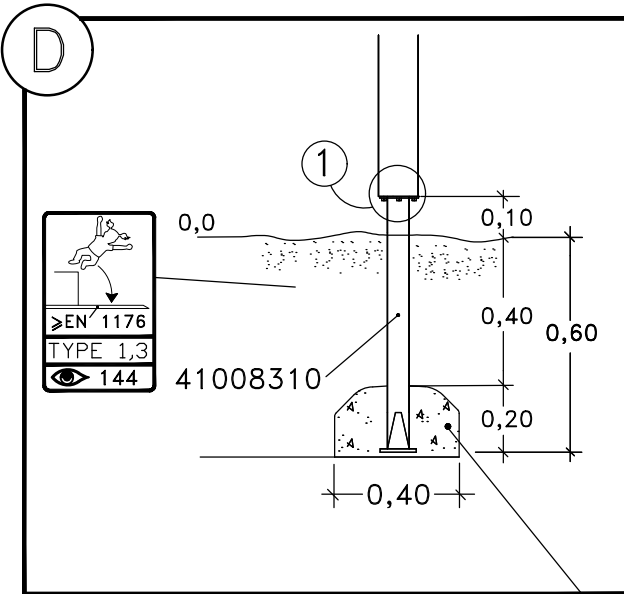

≥EN 1176
TYPE 3
144
2x24h
≥C20/25
S1-S3
101

HAGS		ANEBY, SWEDEN	
		+46(0)380-47300	
		www.hags.com	
Anchor - Steel Post			
450 080			
1(3)			
	MN		JGA 2020-04-24 2

HAGS ANEBY, SWEDEN
+46(0)380-47300
www.hags.com

Anchor - Steel Post
450 080
2(3)

MN JGA 2020-04-24 2

E

HAGS ANEBY, SWEDEN
+46(0)380-47300
www.hags.com

Anchor - Steel Post
450 080
3(3)

MN JGA 2020-04-24 2