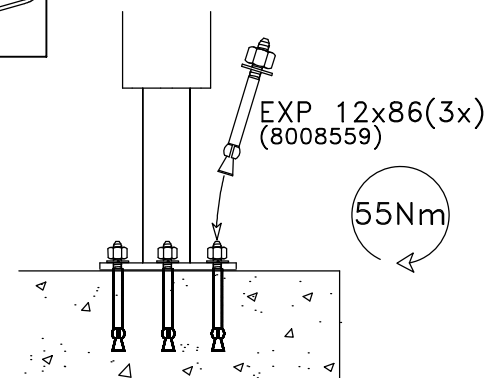

≥EN 1176
TYPE 3
144
2x24h
≥C20/25
S1-S3
101

HAGS		ANEBY, SWEDEN	
		+46(0)380-47300	
		www.hags.com	
Anchor - Steel Post			
450 080			
1(3)			
	MN		JGA 2020-04-24 2

HAGS ANEBY, SWEDEN
+46(0)380-47300
www.hags.com

Anchor - Steel Post
450 080
2(3)

MN JGA 2020-04-24 2

E

HAGS ANEBY, SWEDEN
+46(0)380-47300
www.hags.com

Anchor - Steel Post
450 080
3(3)

MN JGA 2020-04-24 2