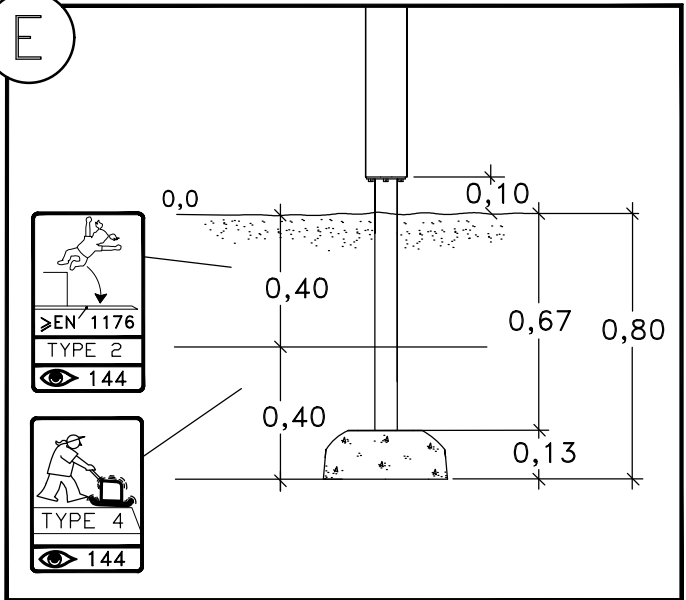

E

HAGS ANEBY, SWEDEN
+46(0)380-47300
www.hags.com

Anchor - Steel Post
450 080
3(3)

MN JGA 2020-04-24 2