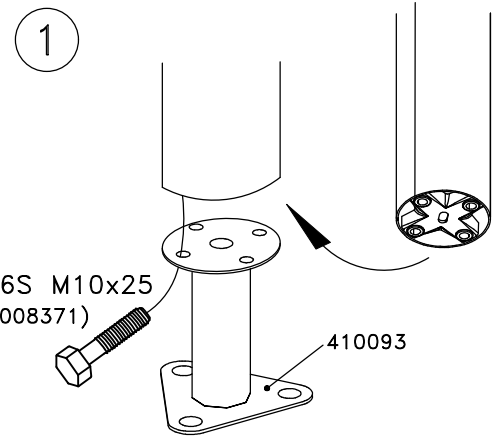

≥EN 1176
TYPE 3
144
2x24h
≥C20/25
S1-S3
101

HAGS		ANEBY, SWEDEN	
		+46(0)380-47300	
		www.hags.com	
Anchor - Steel Post			
450 080			
1(3)			
	MN		JGA 2020-04-24 2

HAGS ANEBY, SWEDEN
+46(0)380-47300
www.hags.com

Anchor - Steel Post
450 080
2(3)

MN JGA 2020-04-24 2

E

HAGS ANEBY, SWEDEN
+46(0)380-47300
www.hags.com

Anchor - Steel Post
450 080
3(3)

MN JGA 2020-04-24 2