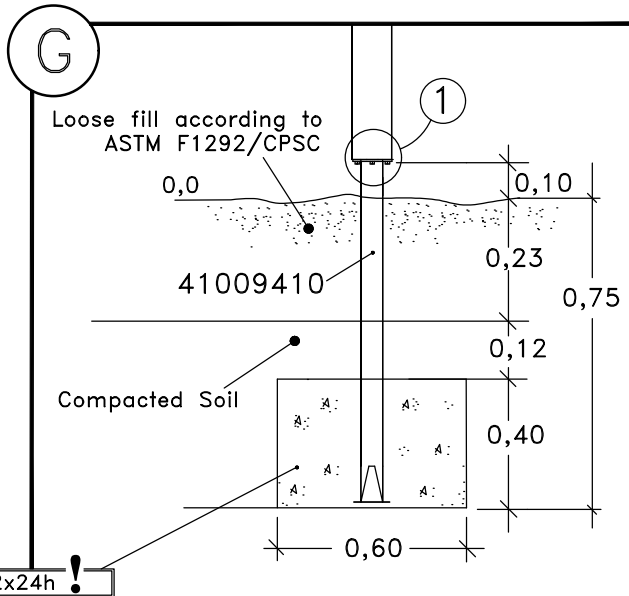

≥EN 1176
TYPE 3
144
2x24h
≥C20/25
S1-S3
101

HAGS		ANEBY, SWEDEN	
		+46(0)380-47300	
		www.hags.com	
Anchor - Steel Post			
450 080			
1(3)			
	MN		JGA 2020-04-24 2

HAGS ANEBY, SWEDEN
+46(0)380-47300
www.hags.com

Anchor - Steel Post
450 080
2(3)

MN JGA 2020-04-24 2

E

HAGS ANEBY, SWEDEN
+46(0)380-47300
www.hags.com

Anchor - Steel Post
450 080
3(3)

MN JGA 2020-04-24 2