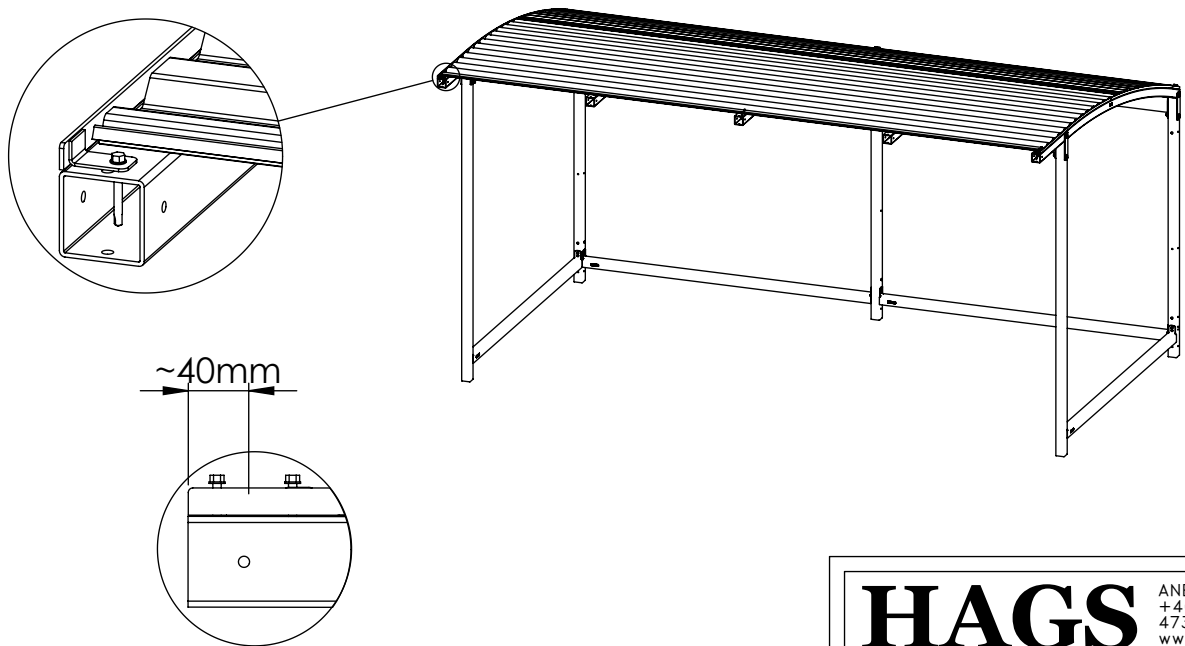

Vaulted Tin Roof
MASW36039
2 (4)

TJ TP 2016-03-30 1

HAGS ANEBY, SWEDEN
+46(0)380-47300
www.hags.com

Vaulted Tin Roof
MASW36039
3 (4)

No.	Description	Art. No.	Qty
11	4250x1100 mm	8043637	3

HAGS

ANEBY, SWEDEN
+46(0)380-
47300
www.hags.com

Vaulted Tin Roof
MASW36039
4 (4)

No.	Description	Art. No.	Qty
12	2130x150x90 mm	8043610	2
13	2130x90x85 mm	8043609	2
14	R6B A2 5,5x45	8043616	61