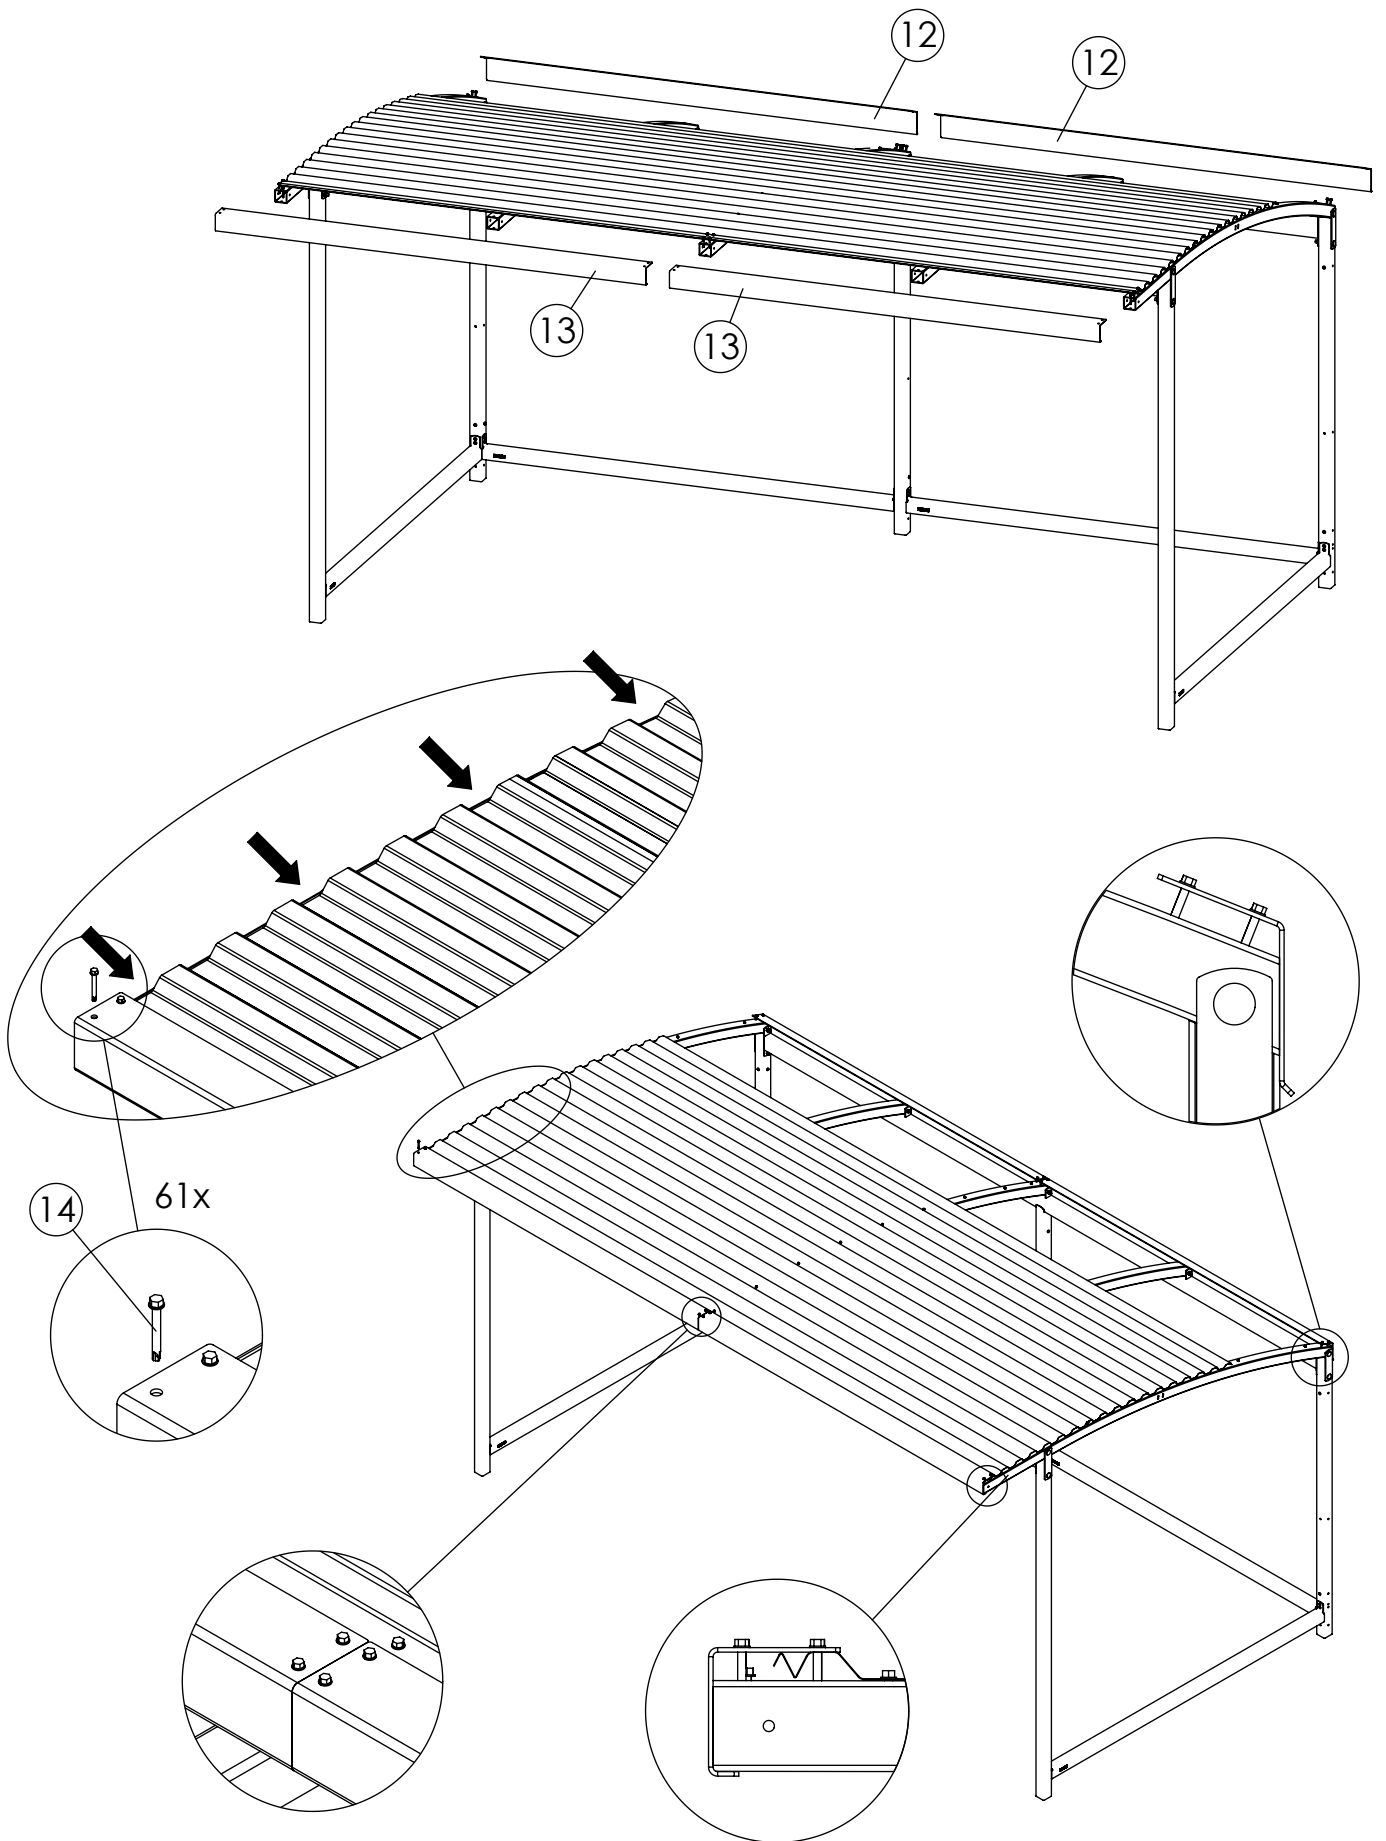

Vaulted Tin Roof
MASW36039
2 (4)

TJ TP 2016-03-30 1

HAGS ANEBY, SWEDEN
+46(0)380-47300
www.hags.com

Vaulted Tin Roof
MASW36039
3 (4)

No.	Description	Art. No.	Qty
11	4250x1100 mm	8043637	3

HAGS

ANEBY, SWEDEN
+46(0)380-
47300
www.hags.com

Vaulted Tin Roof
MASW36039
4 (4)

No.	Description	Art. No.	Qty
12	2130x150x90 mm	8043610	2
13	2130x90x85 mm	8043609	2
14	R6B A2 5,5x45	8043616	61