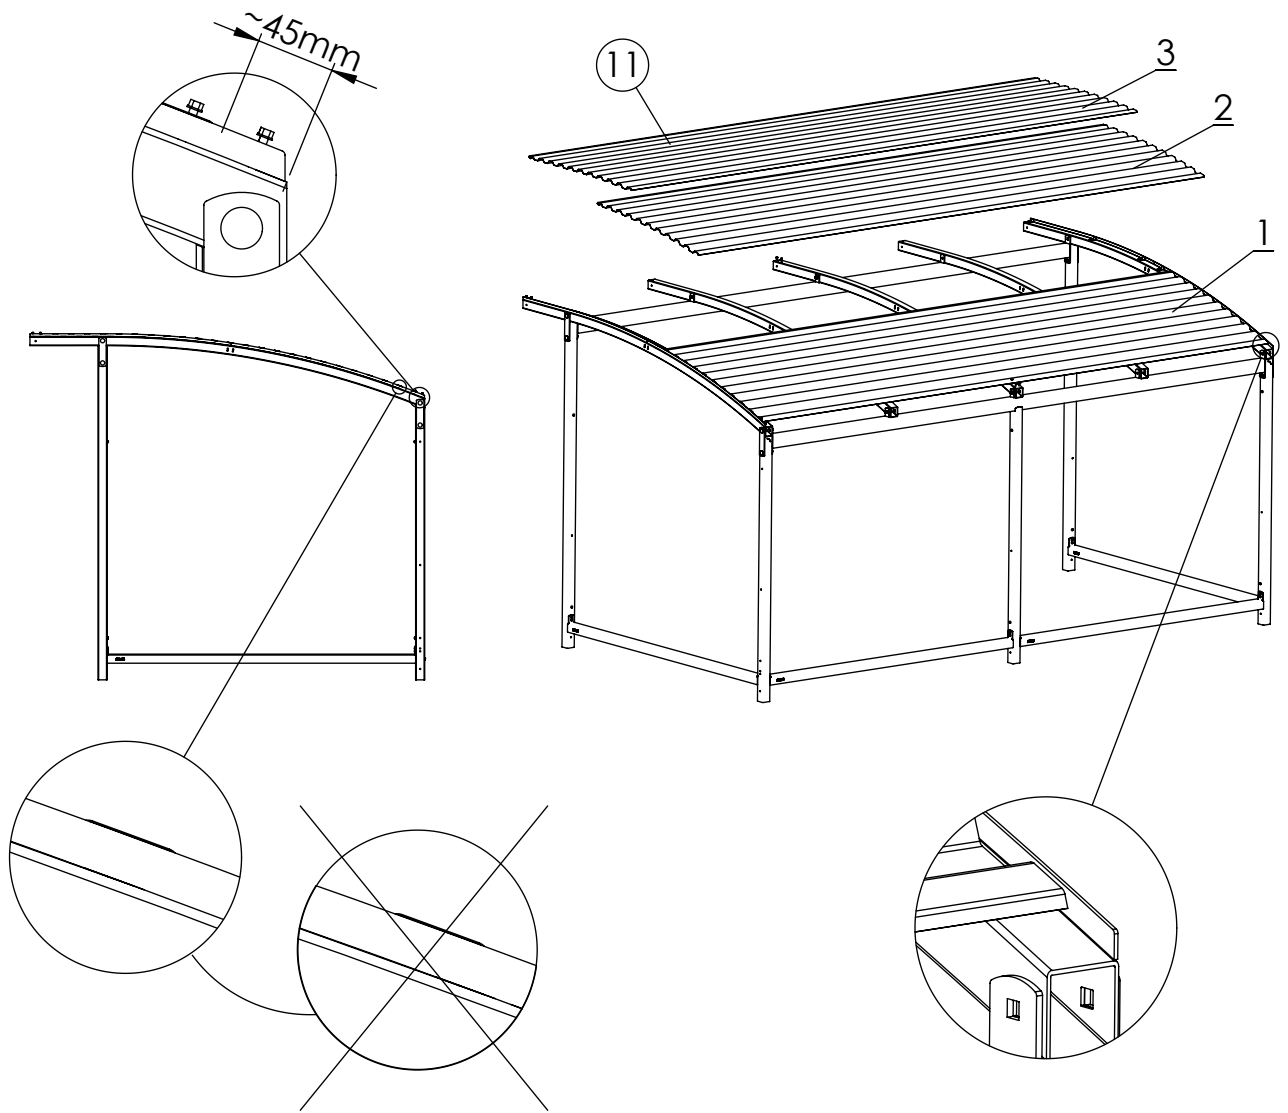

Vaulted Tin Roof
MASW36039
2 (4)

TJ TP 2016-03-30 1

HAGS ANEBY, SWEDEN
+46(0)380-47300
www.hags.com

Vaulted Tin Roof
MASW36039
3 (4)

No.	Description	Art. No.	Qty
11	4250x1100 mm	8043637	3

HAGS

ANEBY, SWEDEN
+46(0)380-
47300
www.hags.com

Vaulted Tin Roof
MASW36039
4 (4)

No.	Description	Art. No.	Qty
12	2130x150x90 mm	8043610	2
13	2130x90x85 mm	8043609	2
14	R6B A2 5,5x45	8043616	61