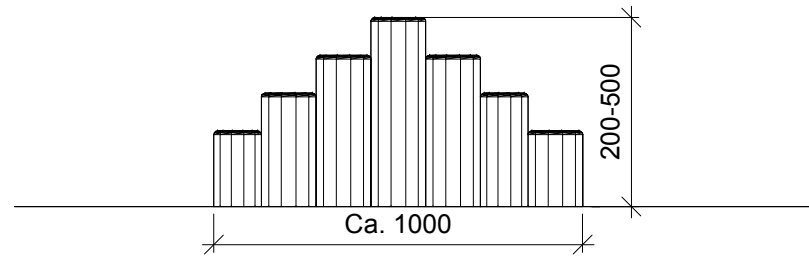

NORLEG	
Robinia Palisader	
LE 20524	
05.01.2005	REV. 19.08.2015

< 500

≥ EN 1176

1:20

1:50

This drawing is the property of NORLEG and pursuant to current legislation may not be copied, transferred to or used by any third party. Should this drawing be used, a fee of 10% of the assumed contract price will be charged.