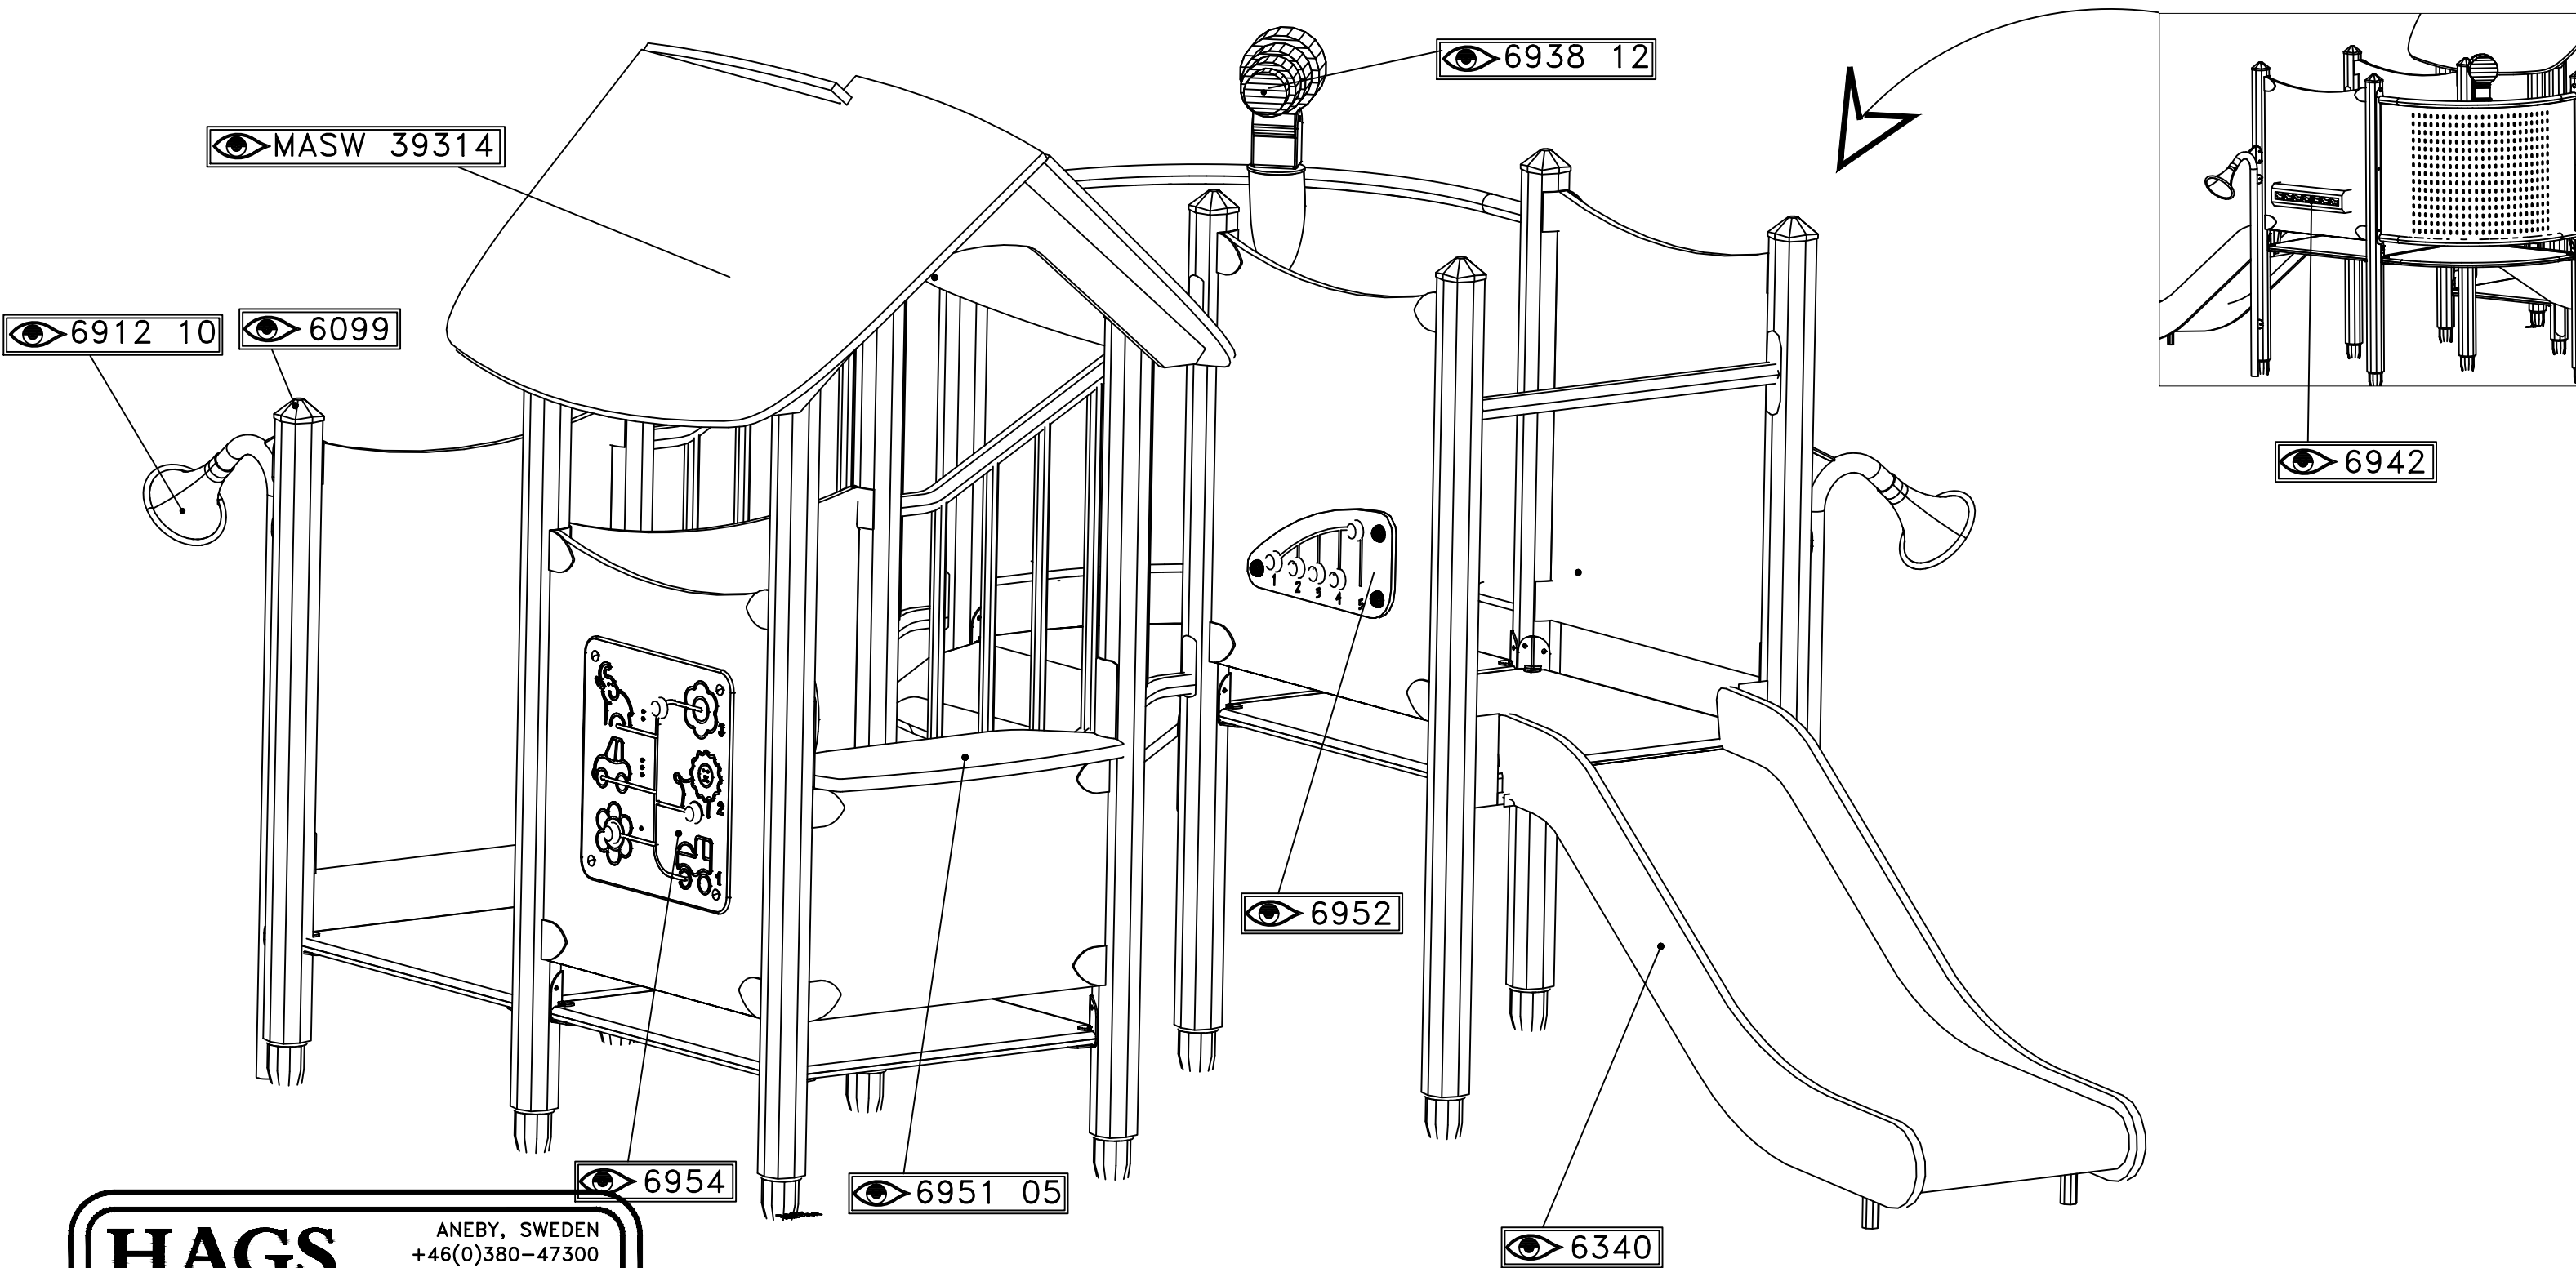

STEP 3

HAGS ANEBY, SWEDEN
+46(0)380-47300
www.hags.com

UniMini Bexy
MASW40484
3/3

JW JW 2022-01-12 8