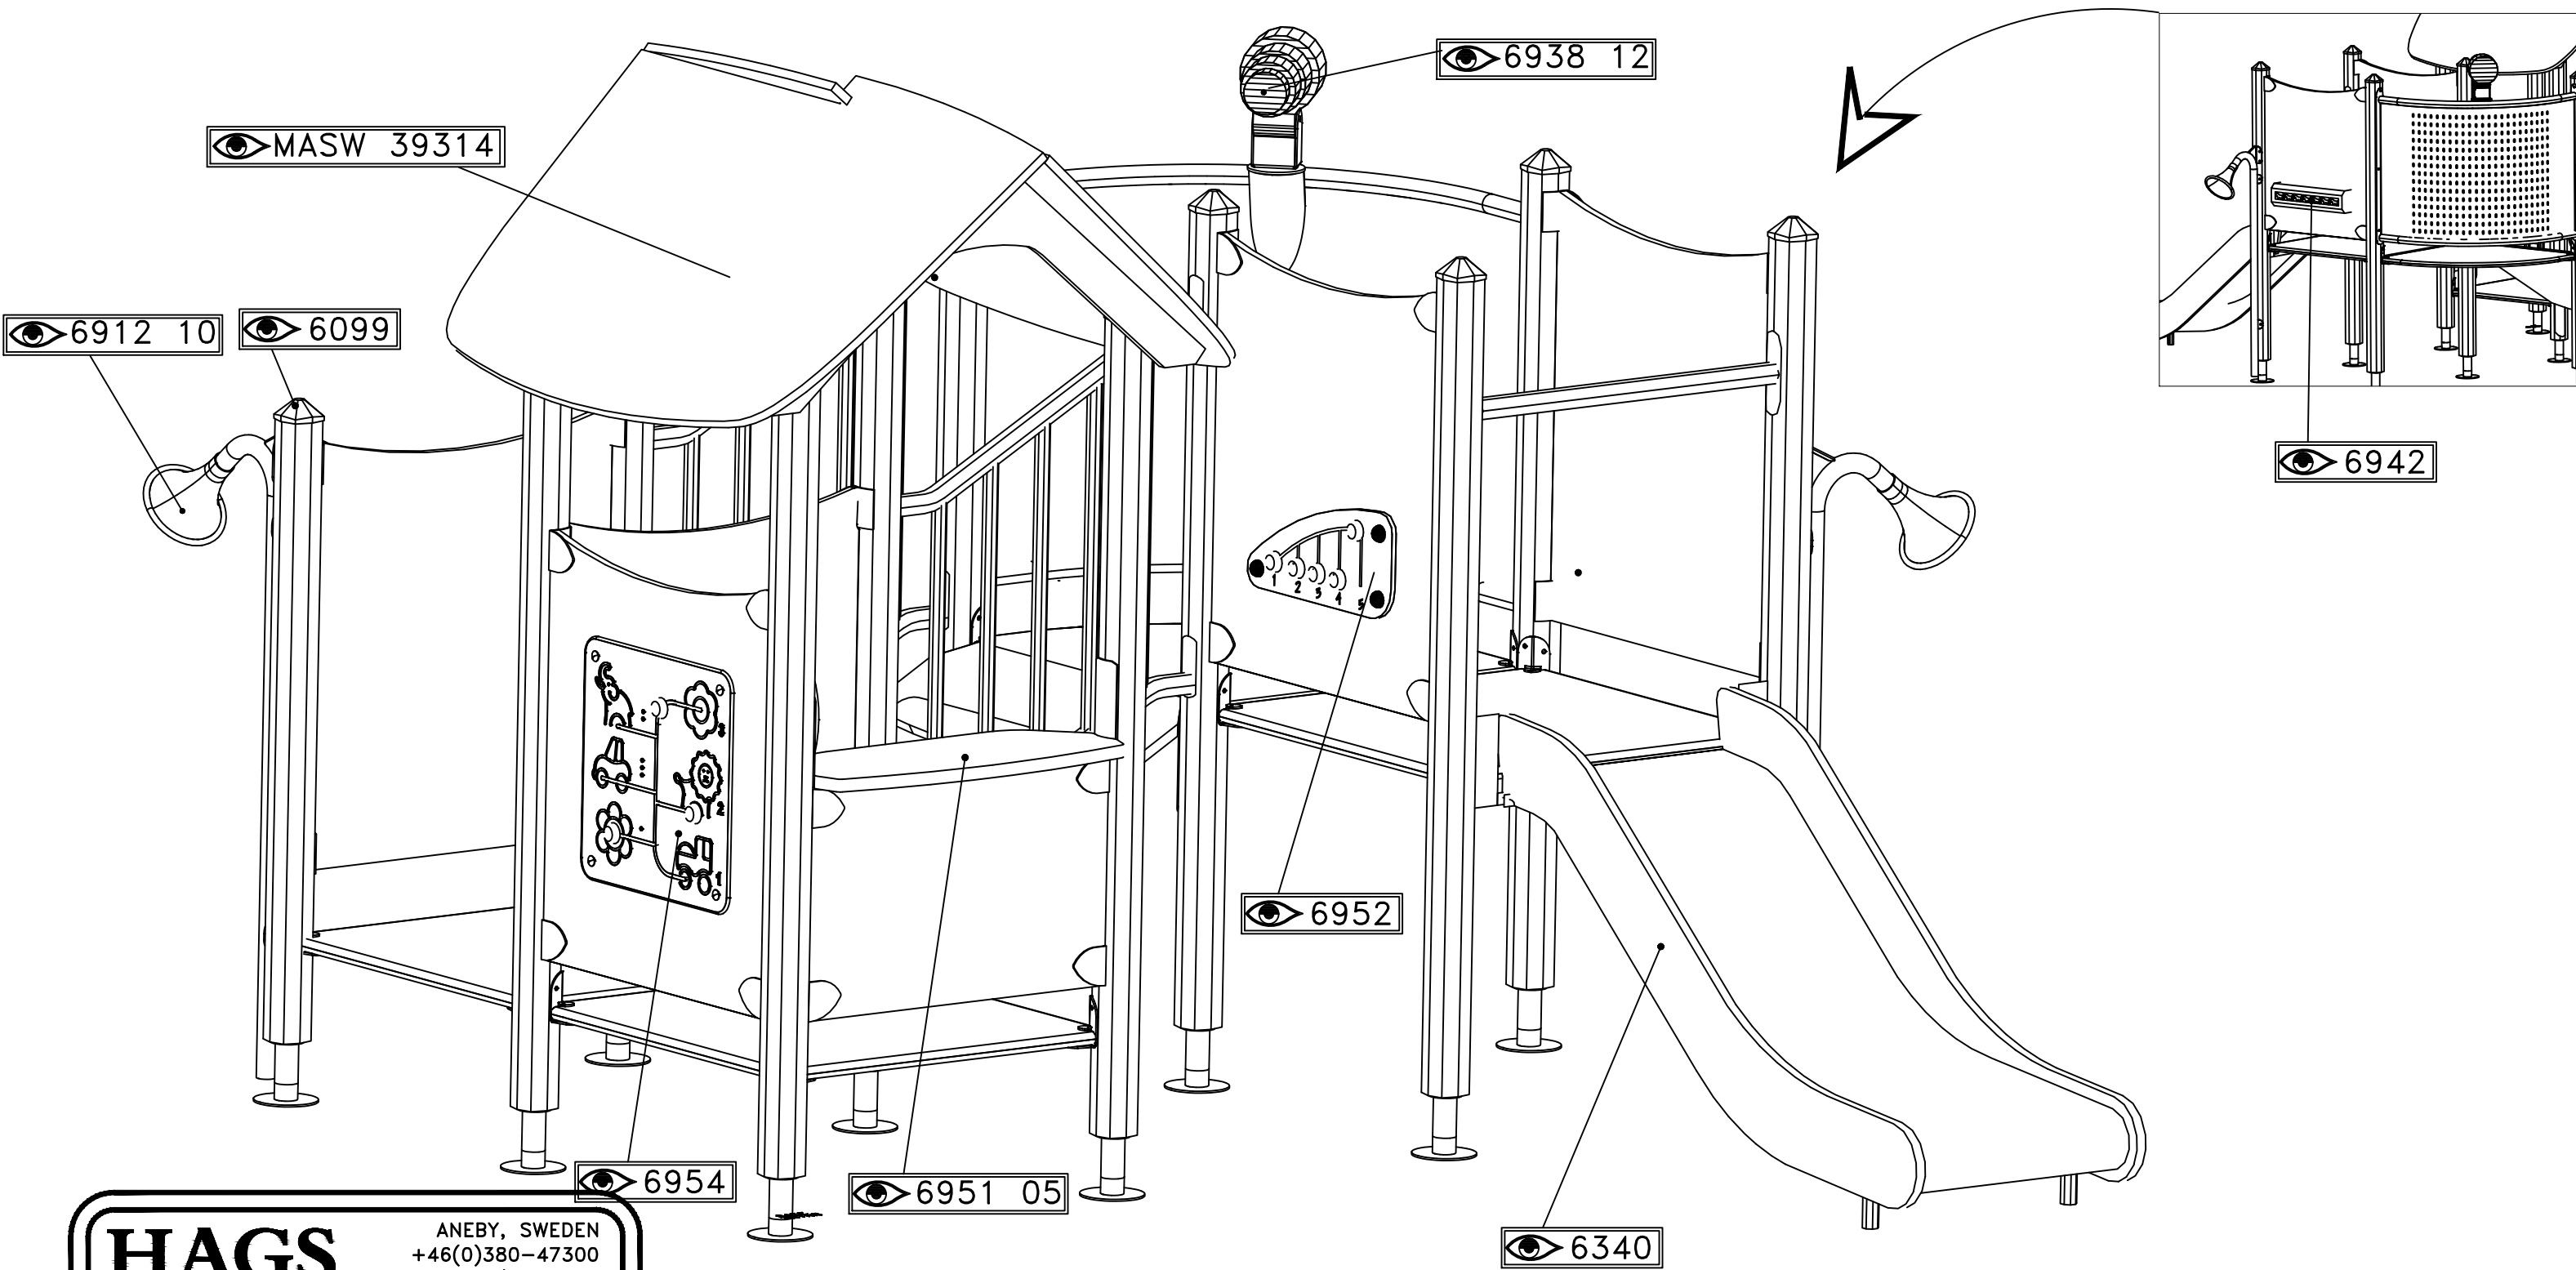

STEP 3

HAGS ANEBY, SWEDEN
+46(0)380-47300
www.hags.com

UniMini Bexy
MASW40484
3/3

JW JW 2022-01-12 4