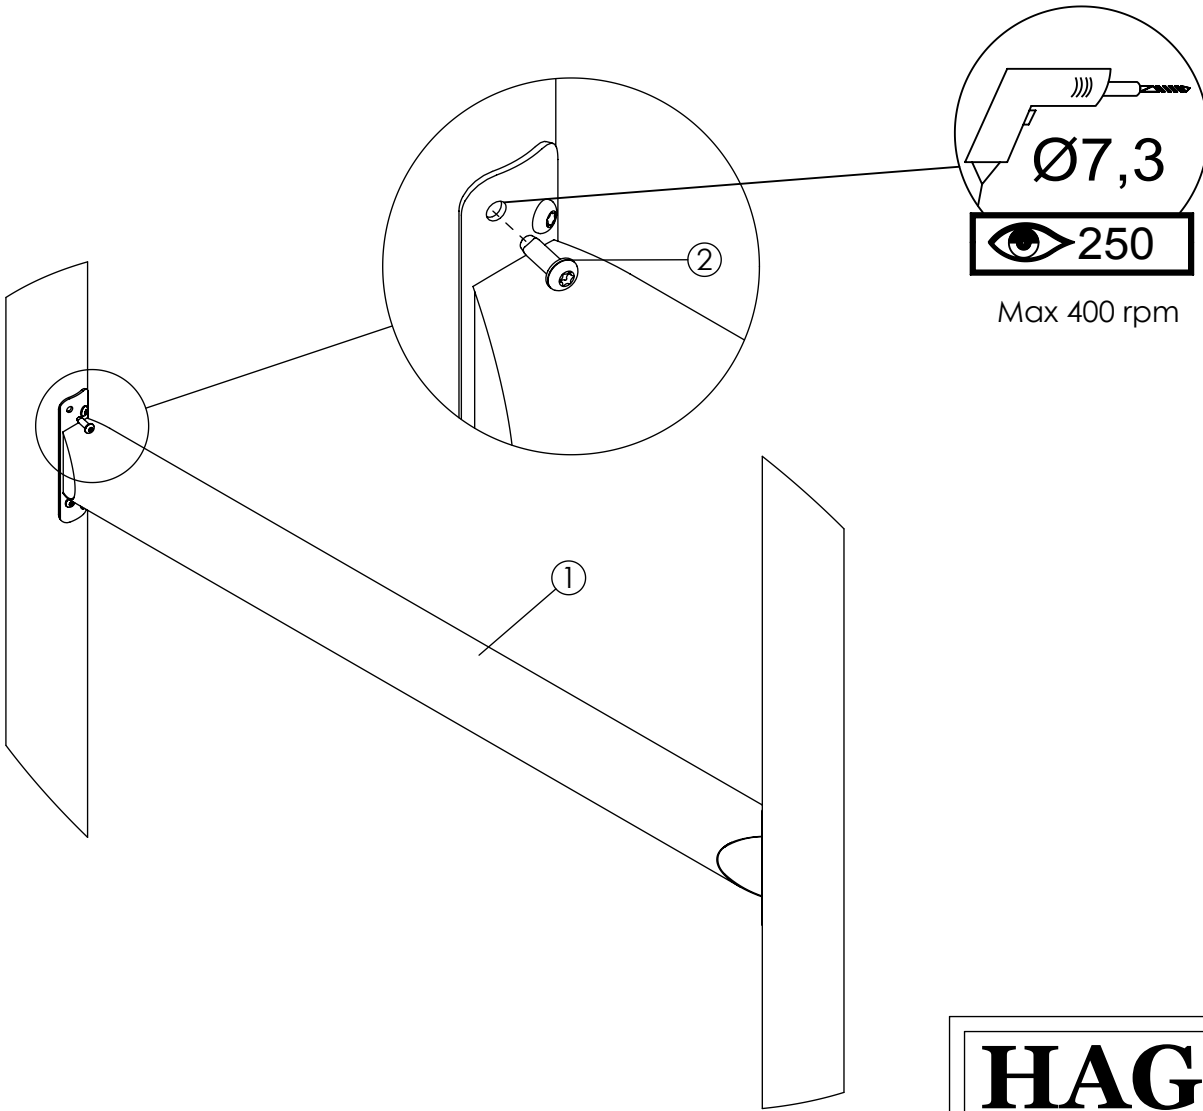

TYPES:	
	0,71m
	1,0m
	1,40m
	2,0m
	3,0m

HAGS ANEBY, SWEDEN
 +46(0)380-47300
 www.hags.com

**Round Beam Steel
 for steel Post
 MA45060310
 1 (1)**

Admin ToB 2017-04-19 2

NR.	Description MA	Item Number	Qty
1	Round beam Steel	See Table	1
2	Screw, thr-forming M8x25-8.8-(ISO7380)	8008506	8