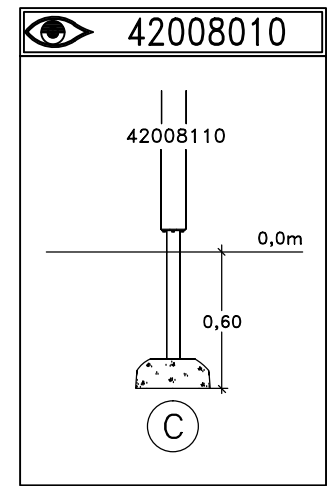

Step by Step UniPlay

SE 1(3)

HAGS ANEBY, SWEDEN
+46(0)380-47300
www.hags.com

UniPlay Cixtona
MASW65189
2/5

LN JN 2018-02-14 0

STEP 1

[m]

HAGS	ANEBY, SWEDEN +46(0)380-47300 www.hags.com
UniPlay Cixtona MASW65189 3/5	
LN	JN 2018-02-14 0