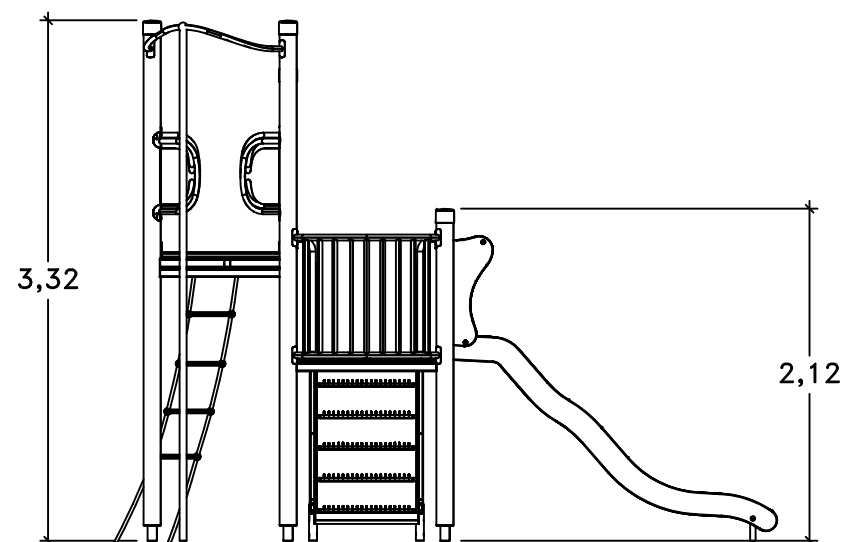

UniPlay Igge

1,0m 5,0m

[m]

31 m<sup>2</sup>

**HAGS** ANEBY, SWEDEN  
+46(0)380-47300  
www.hags.com

UniPlay Igge  
MASW64993  
1/5

LN JN 2018-02-14 0

14h