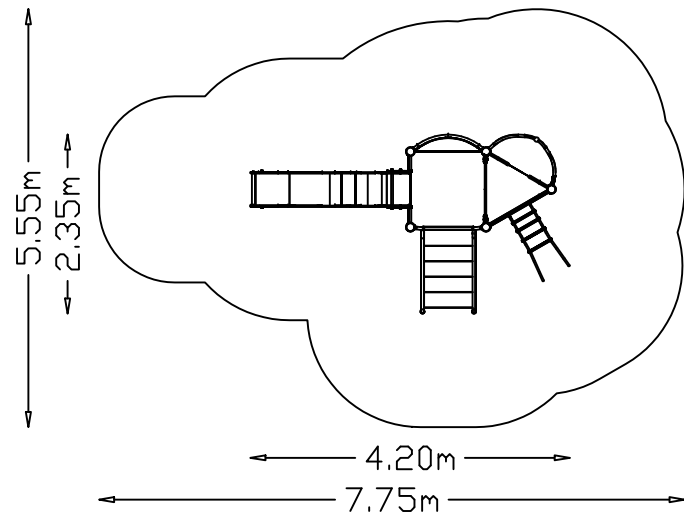

UniPlay Igge

1,0m 5,0m

[m]

31 m<sup>2</sup>

**HAGS** ANEBY, SWEDEN  
+46(0)380-47300  
www.hags.com

UniPlay Igge  
MASW64993  
1/5

LN JN 2018-02-14 0

14h