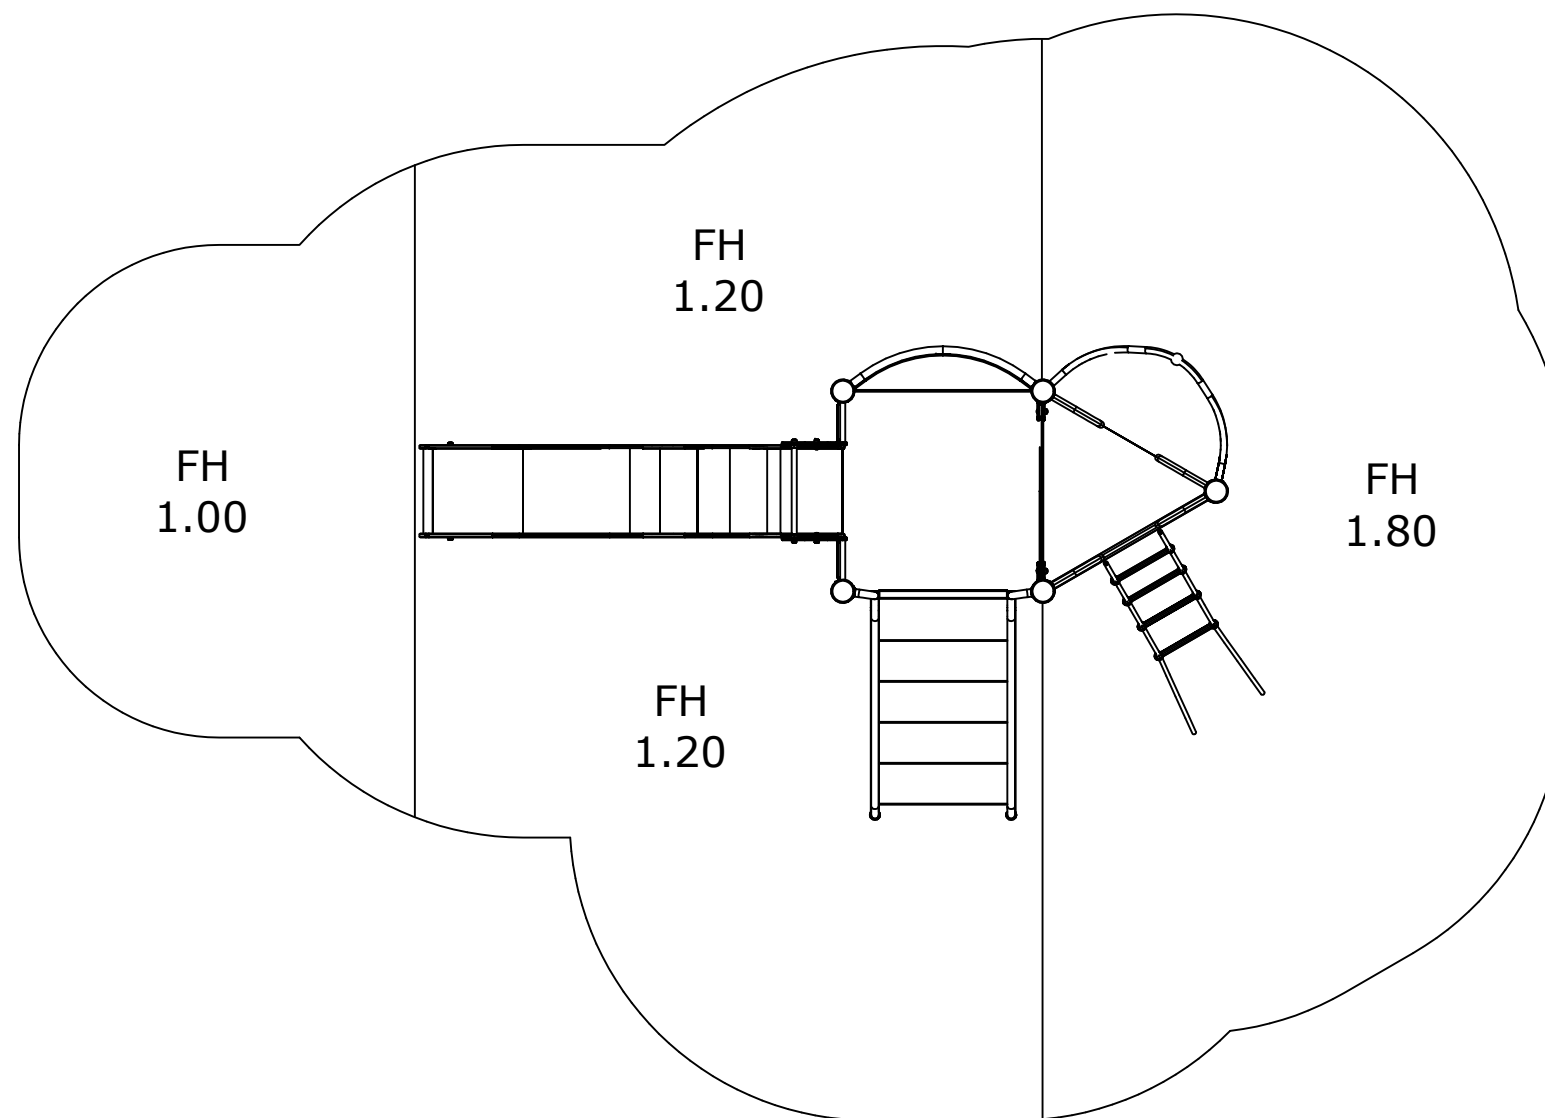

UniPlay Igge

1,0m 5,0m

[m]

31 m<sup>2</sup>

**HAGS** ANEBY, SWEDEN  
+46(0)380-47300  
www.hags.com

UniPlay Igge  
MASW64993  
1/5

LN JN 2018-02-14 0

14h