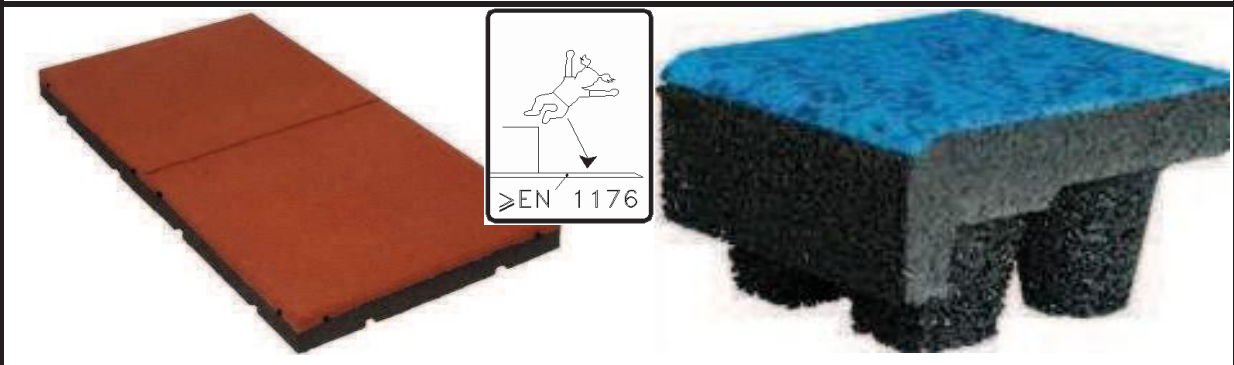

Type 3

Syntetic (rubber/plastic) SEN 1176 (<HIC 1000)