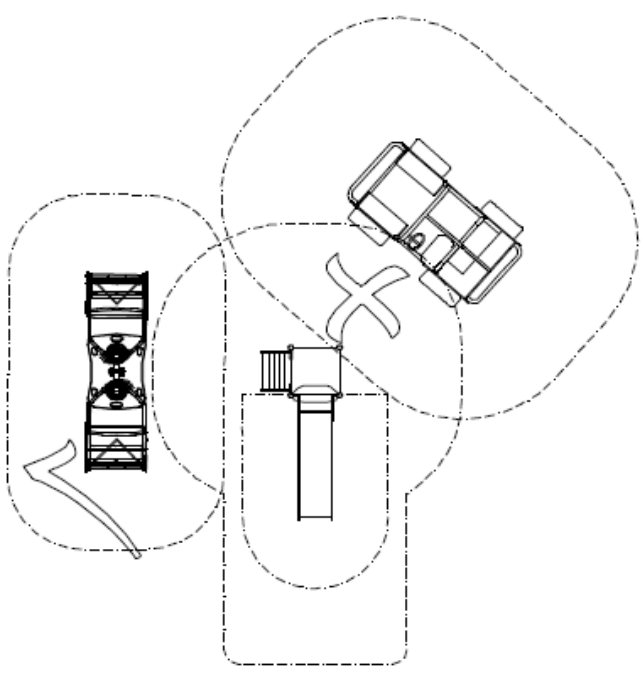

Rocking Type 2-4

Type 2A/2B	Type 3A/3B	Type 4

HAGS
ANBY, SWEDEN
+46(0)380-47500
www.hags.com

121000

AKS

ToB 2017-12-12