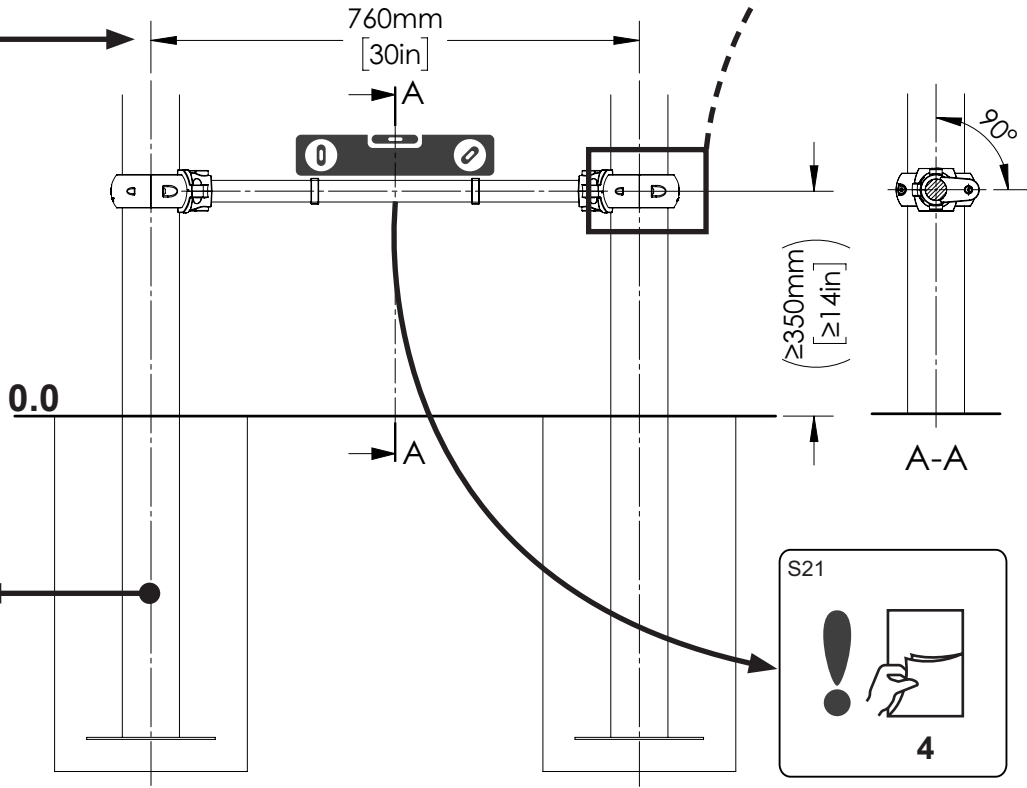

8	14104750		4x 1/4" UNC x 5/8"	0.01kg
---	----------	--	--------------------	--------

9	14104285		2x 3/8" x 3/8" A2	0.004kg
---	----------	---	-------------------	---------

S12

kg

6.0kg

S15

L x W x H (m)

0.88 x 0.13 x 0.07

S20

1 X 0.5

S24

10120500 (T27-1/4"UNC)

78601002_NRG Funnel Net Tunnel

78601017_NRG Gaping Ghyll

78601002
78601017

1/4in UNC

S11

Nm
7 Nm

x 2

3/8in

S11

Nm
10 Nm