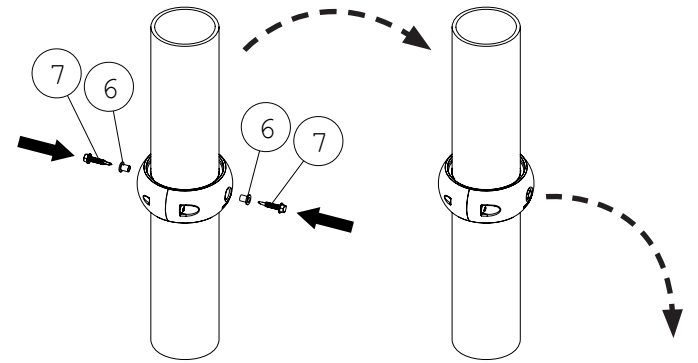

8	14104750		4x 1/4" UNC x 5/8"	0.01kg
---	----------	--	--------------------	--------

9	14104285		2x 3/8" x 3/8" A2	0.004kg
---	----------	---	-------------------	---------

S12

kg

6.0kg

S15

L x W x H (m)

0.88 x 0.13 x 0.07

S20

1 X 0.5

S24

10120500 (T27-1/4"UNC)

78601002_NRG Funnel Net Tunnel

78601017_NRG Gaping Ghyll

78601002
78601017

1/4in UNC

S11

Nm
7 Nm

x 2

3/8in

S11

Nm
10 Nm