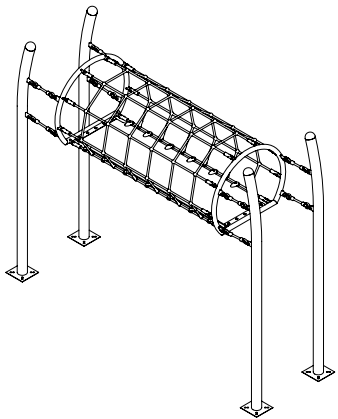

8	14104750		4x 1/4" UNC x 5/8"	0.01kg
---	----------	--	--------------------	--------

9	14104285		2x 3/8" x 3/8" A2	0.004kg
---	----------	---	-------------------	---------

S12

kg

6.0kg

S15

L x W x H (m)

0.88 x 0.13 x 0.07

S20

1 X 0.5

S24

10120500 (T27-1/4"UNC)

78601002_NRG Funnel Net Tunnel

78601017_NRG Gaping Ghyll

78601002
78601017

1/4in UNC

S11

Nm
7 Nm

x 2

3/8in

S11

Nm
10 Nm