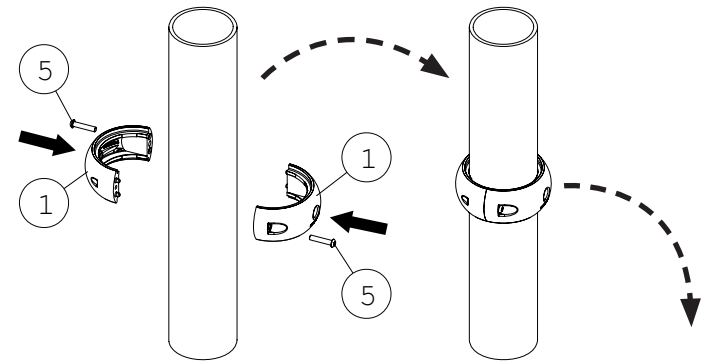

8	14104750		4x 1/4" UNC x 5/8"	0.01kg
---	----------	--	--------------------	--------

9	14104285		2x 3/8" x 3/8" A2	0.004kg
---	----------	---	-------------------	---------

S12

kg

6.0kg

S15

L x W x H (m)

0.88 x 0.13 x 0.07

S20

1 X 0.5

S24

10120500 (T27-1/4"UNC)

78601002_NRG Funnel Net Tunnel

78601017_NRG Gaping Ghyll

78601002
78601017

1/4in UNC

S11

Nm
7 Nm

x 2

3/8in

S11

Nm
10 Nm