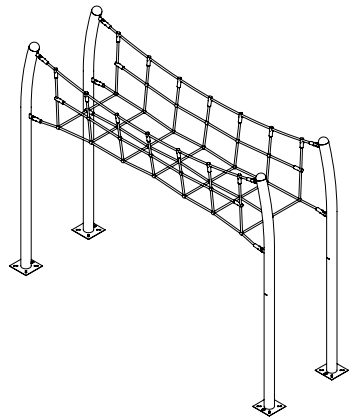

8	14104750		4x 1/4" UNC x 5/8"	0.01kg
---	----------	--	--------------------	--------

9	14104285		2x 3/8" x 3/8" A2	0.004kg
---	----------	---	-------------------	---------

S12

kg

6.0kg

S15

L x W x H (m)

0.88 x 0.13 x 0.07

S20

1 X 0.5

S24

10120500 (T27-1/4"UNC)

78601002_NRG Funnel Net Tunnel

78601017_NRG Gaping Ghyll

78601002
78601017

1/4in UNC

S11

Nm
7 Nm

x 2

3/8in

S11

Nm
10 Nm